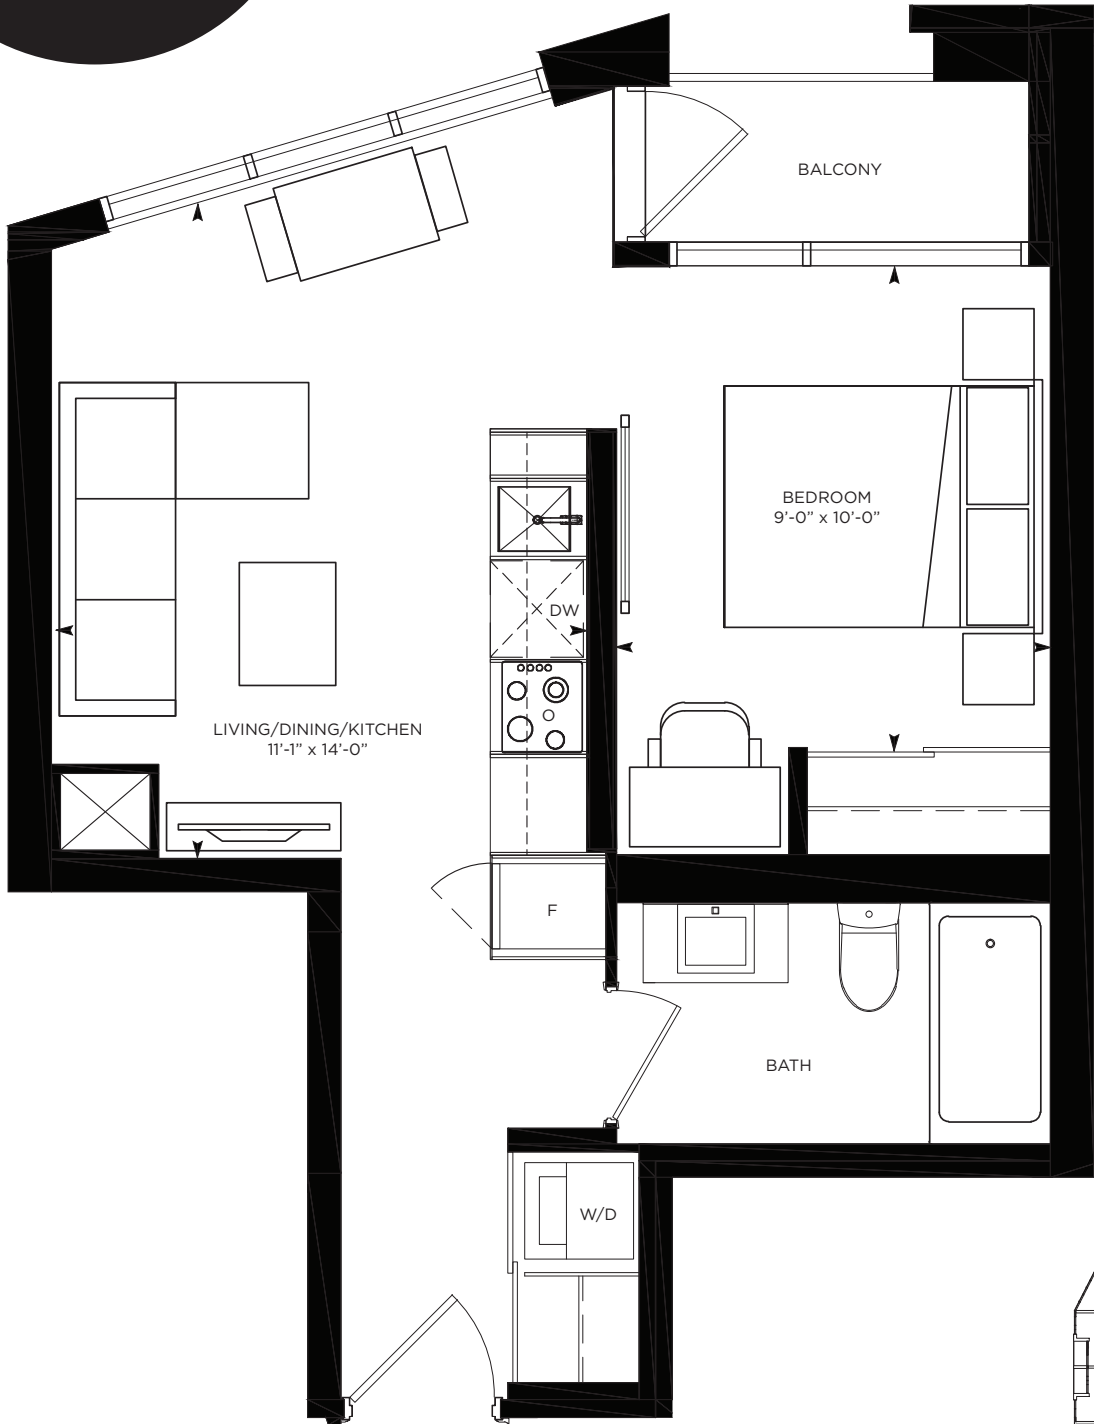

CORE 450

1 BEDROOM
450 SQ. FT.

All dimensions, areas and drawings are approximate and are subject to change without notice. Actual area may vary from the stated floor area. E.&O.E.