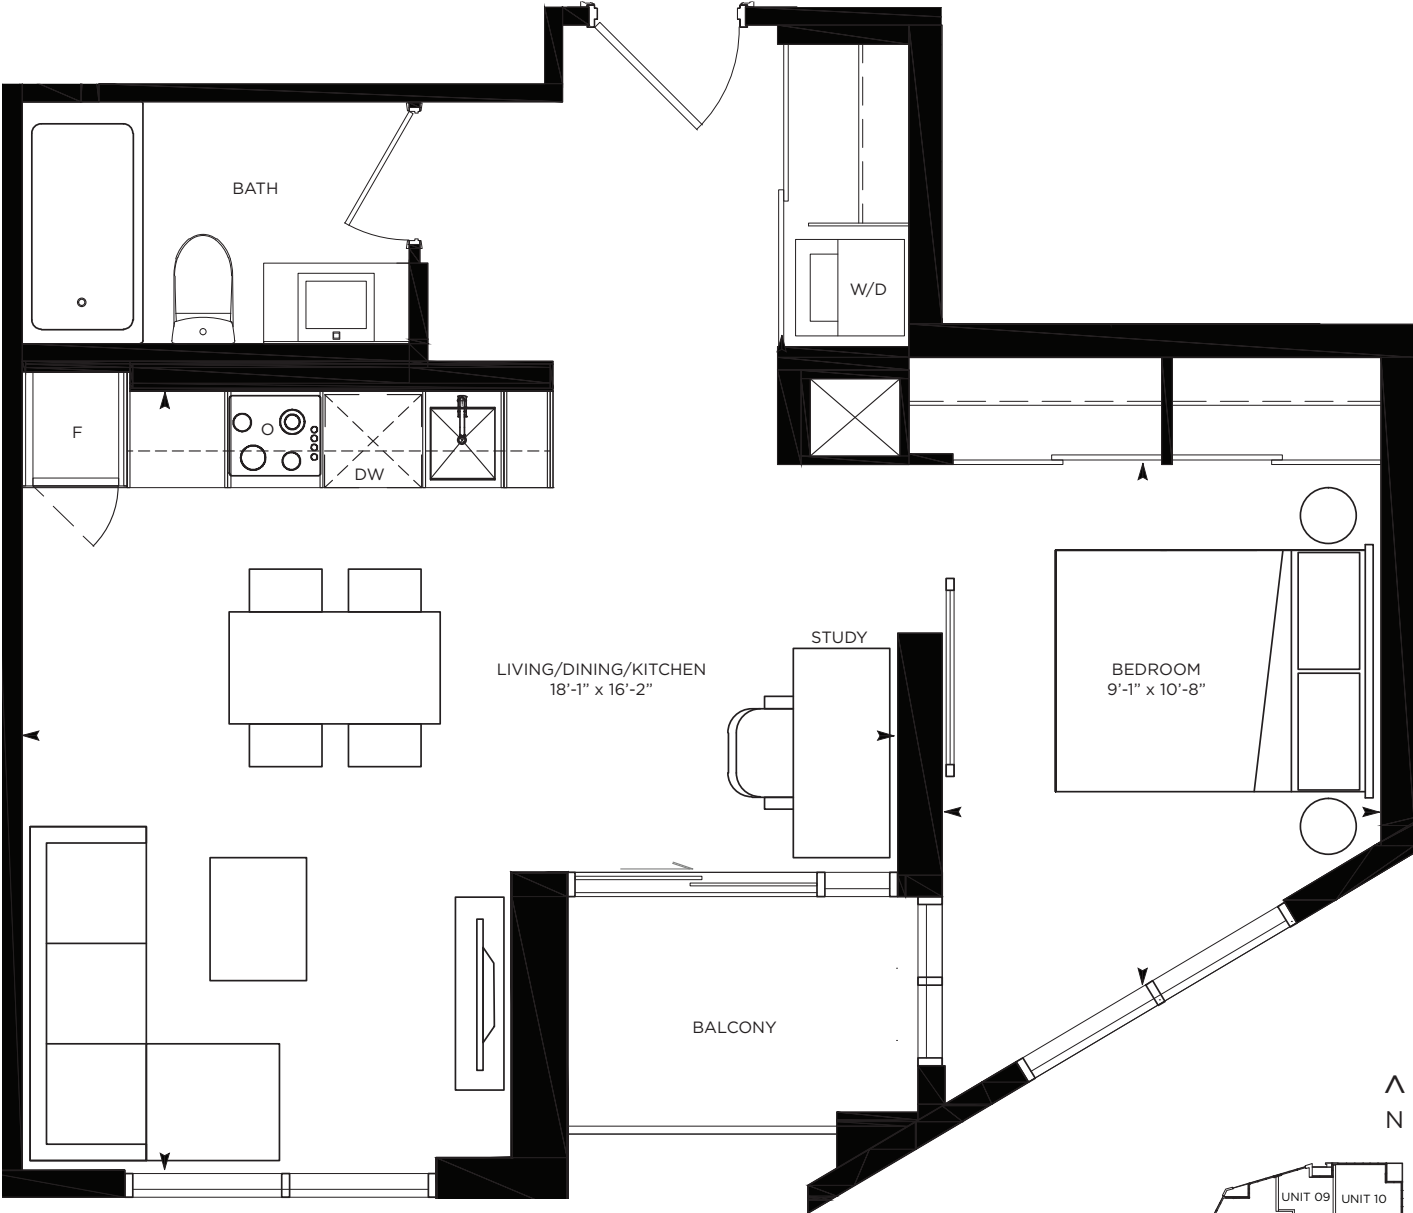

# CORE 545

1 BEDROOM + STUDY  
545 SQ. FT.

All dimensions, areas and drawings are approximate and are subject to change without notice. Actual area may vary from the stated floor area. E.&O.E.